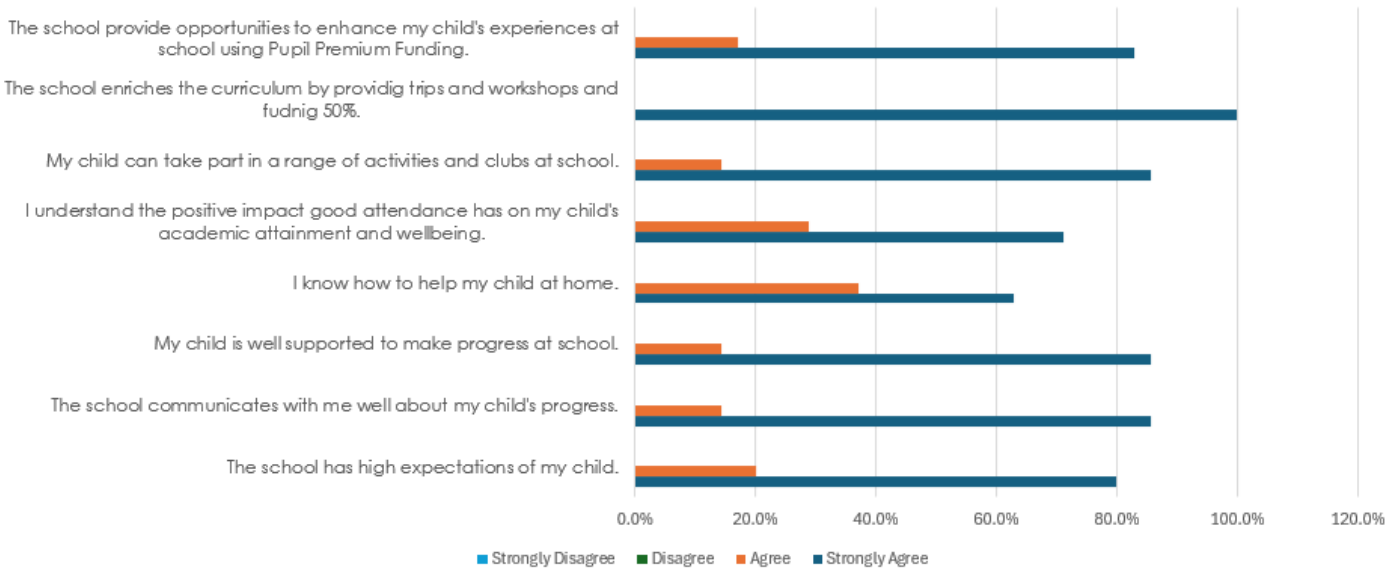

Newcroft Primary Academy

Aspiring for Excellence

Head Teacher: Mrs S Aukland BA (QTS) NPQH NPQSL

Pupil Premium Parent Survey 2025-26 2026

Pupil Premium Parent Survey Results 2025-26

Great ways to use PP funding from a parent perspective, it helps me feel as though the school and myself get the support from the funding – much better than previous experience in other schools!